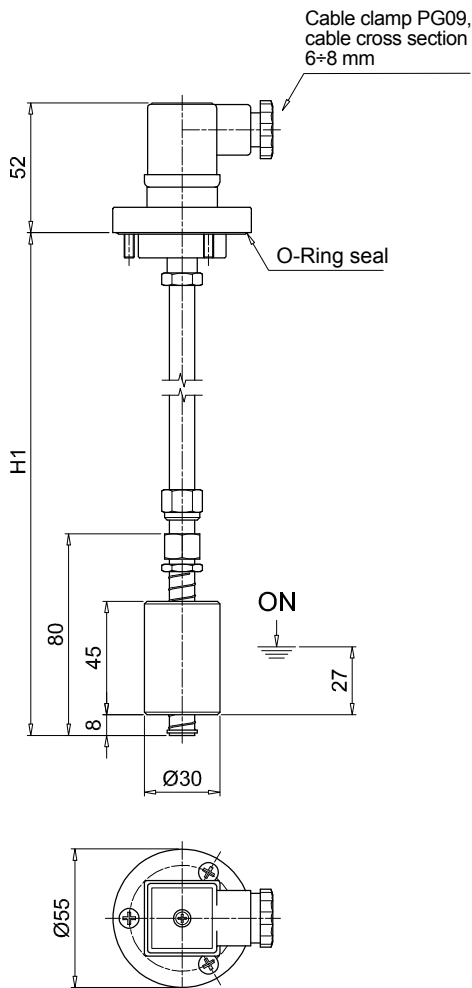

LEM	
Length	H1 [mm]
500	500
1000	1000

Without thermostat

With thermostat

Holes on the tank

Optional

DIN 43650 CONNECTOR

Materials

- Flange: aluminum
- Rod: brass
- Float: nylon foam
- Seals: A= NBR - V= FPM