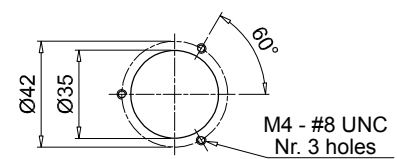

LEM	
Length	H1 [mm]
500	500
1000	1000

Without thermostat

With thermostat

Holes on the tank

Optional

DIN 43650 CONNECTOR

Materials

- Flange: aluminum
- Rod: brass
- Float: nylon foam
- Seals: A= NBR - V= FPM