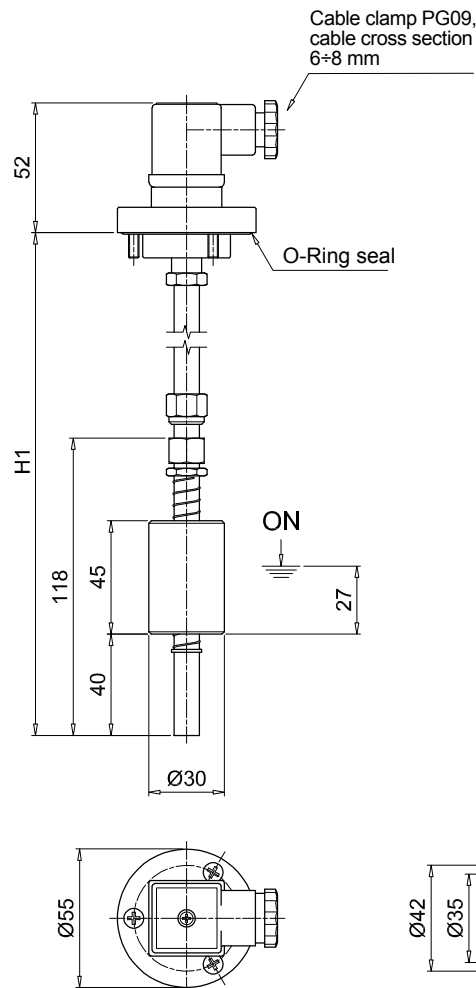

LEM	
Length	H1 [mm]
500	500
1000	1000

Without thermostat

With thermostat

Holes on the tank

Optional

DIN 43650 CONNECTOR

Materials

- Flange: aluminum
- Rod: brass
- Float: nylon foam
- Seals: A= NBR - V= FPM